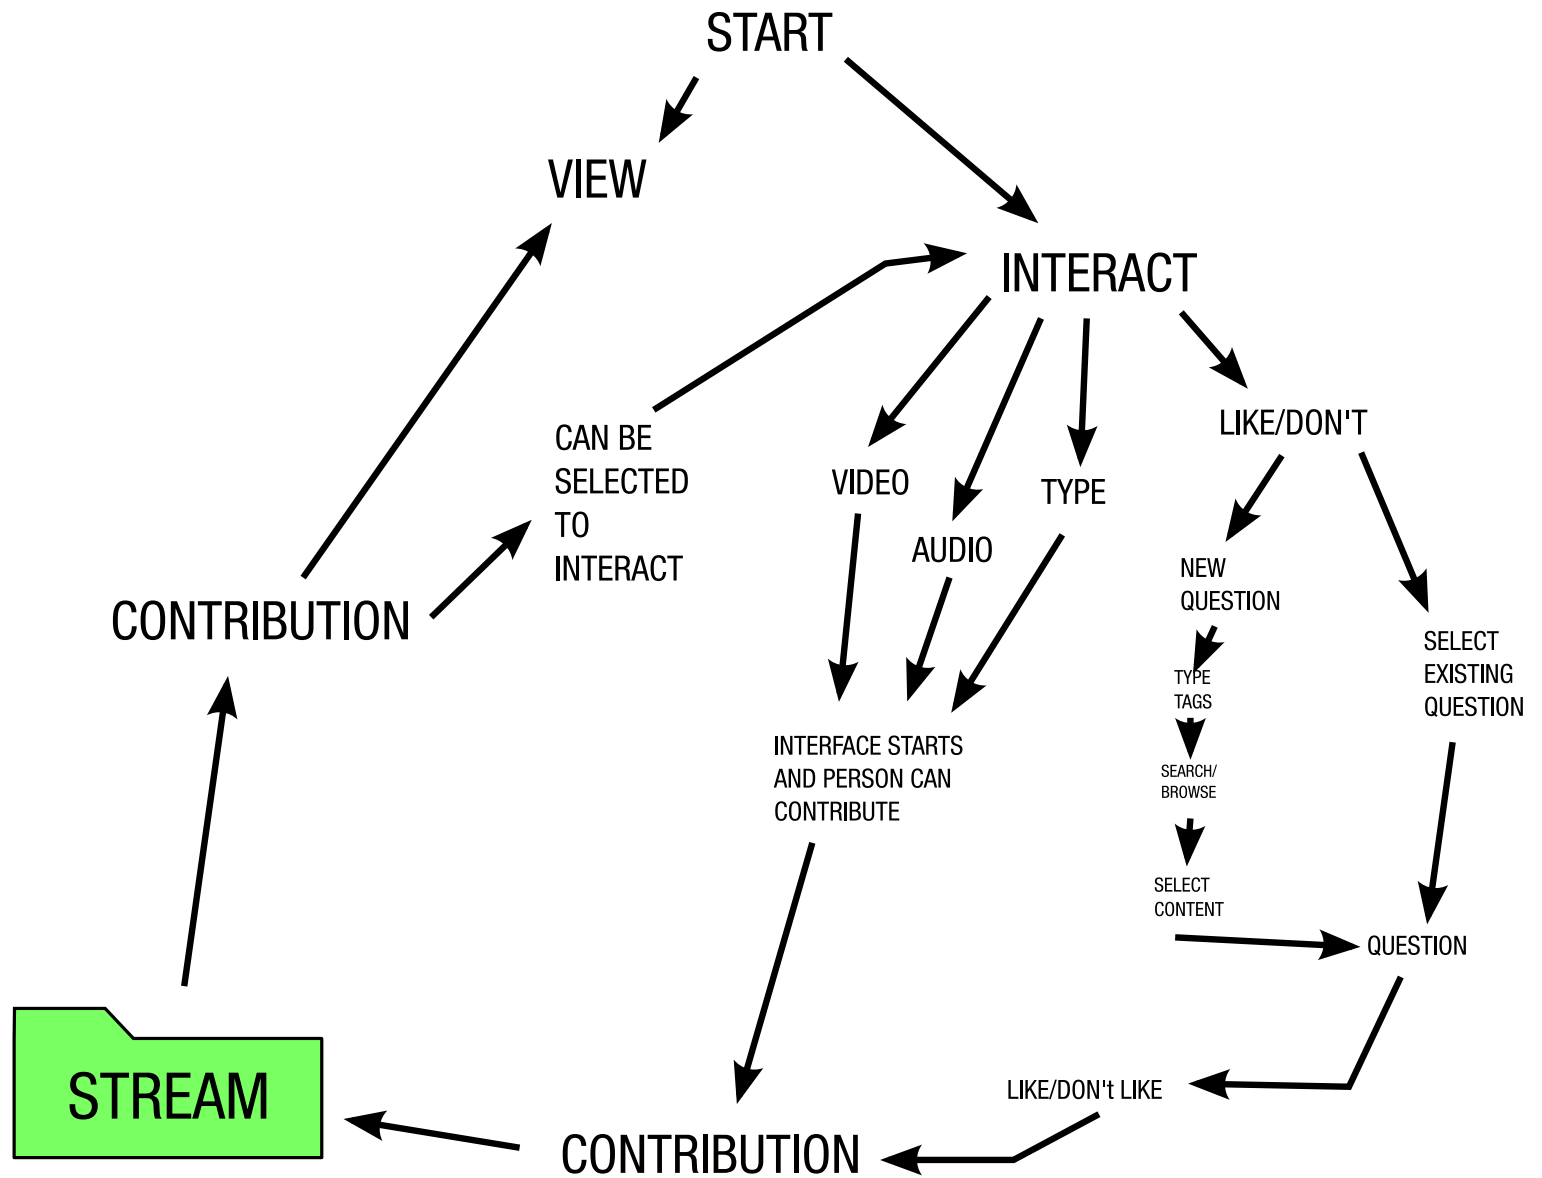

DISSEMINATED NODE

interface structure

3 to 5 nodes disseminated throughout the space of the event.
 PC, electricity, network access
 webcam, keyboard, monitor,
 sound, microphone.
 black box with accessible keyboard, and monitor.

nodes can be instanced after the event, to create additional, future streams

Angel_F the AI digital son of Derrick de Kerckhove goes around in its baby stroller, and at the same time stays in its interface showing what it learned from the people around the festival.

Baby stroller with on-board pc, webcam, microphone and sound system. Needs wireless network access and a recharge every once in a while.